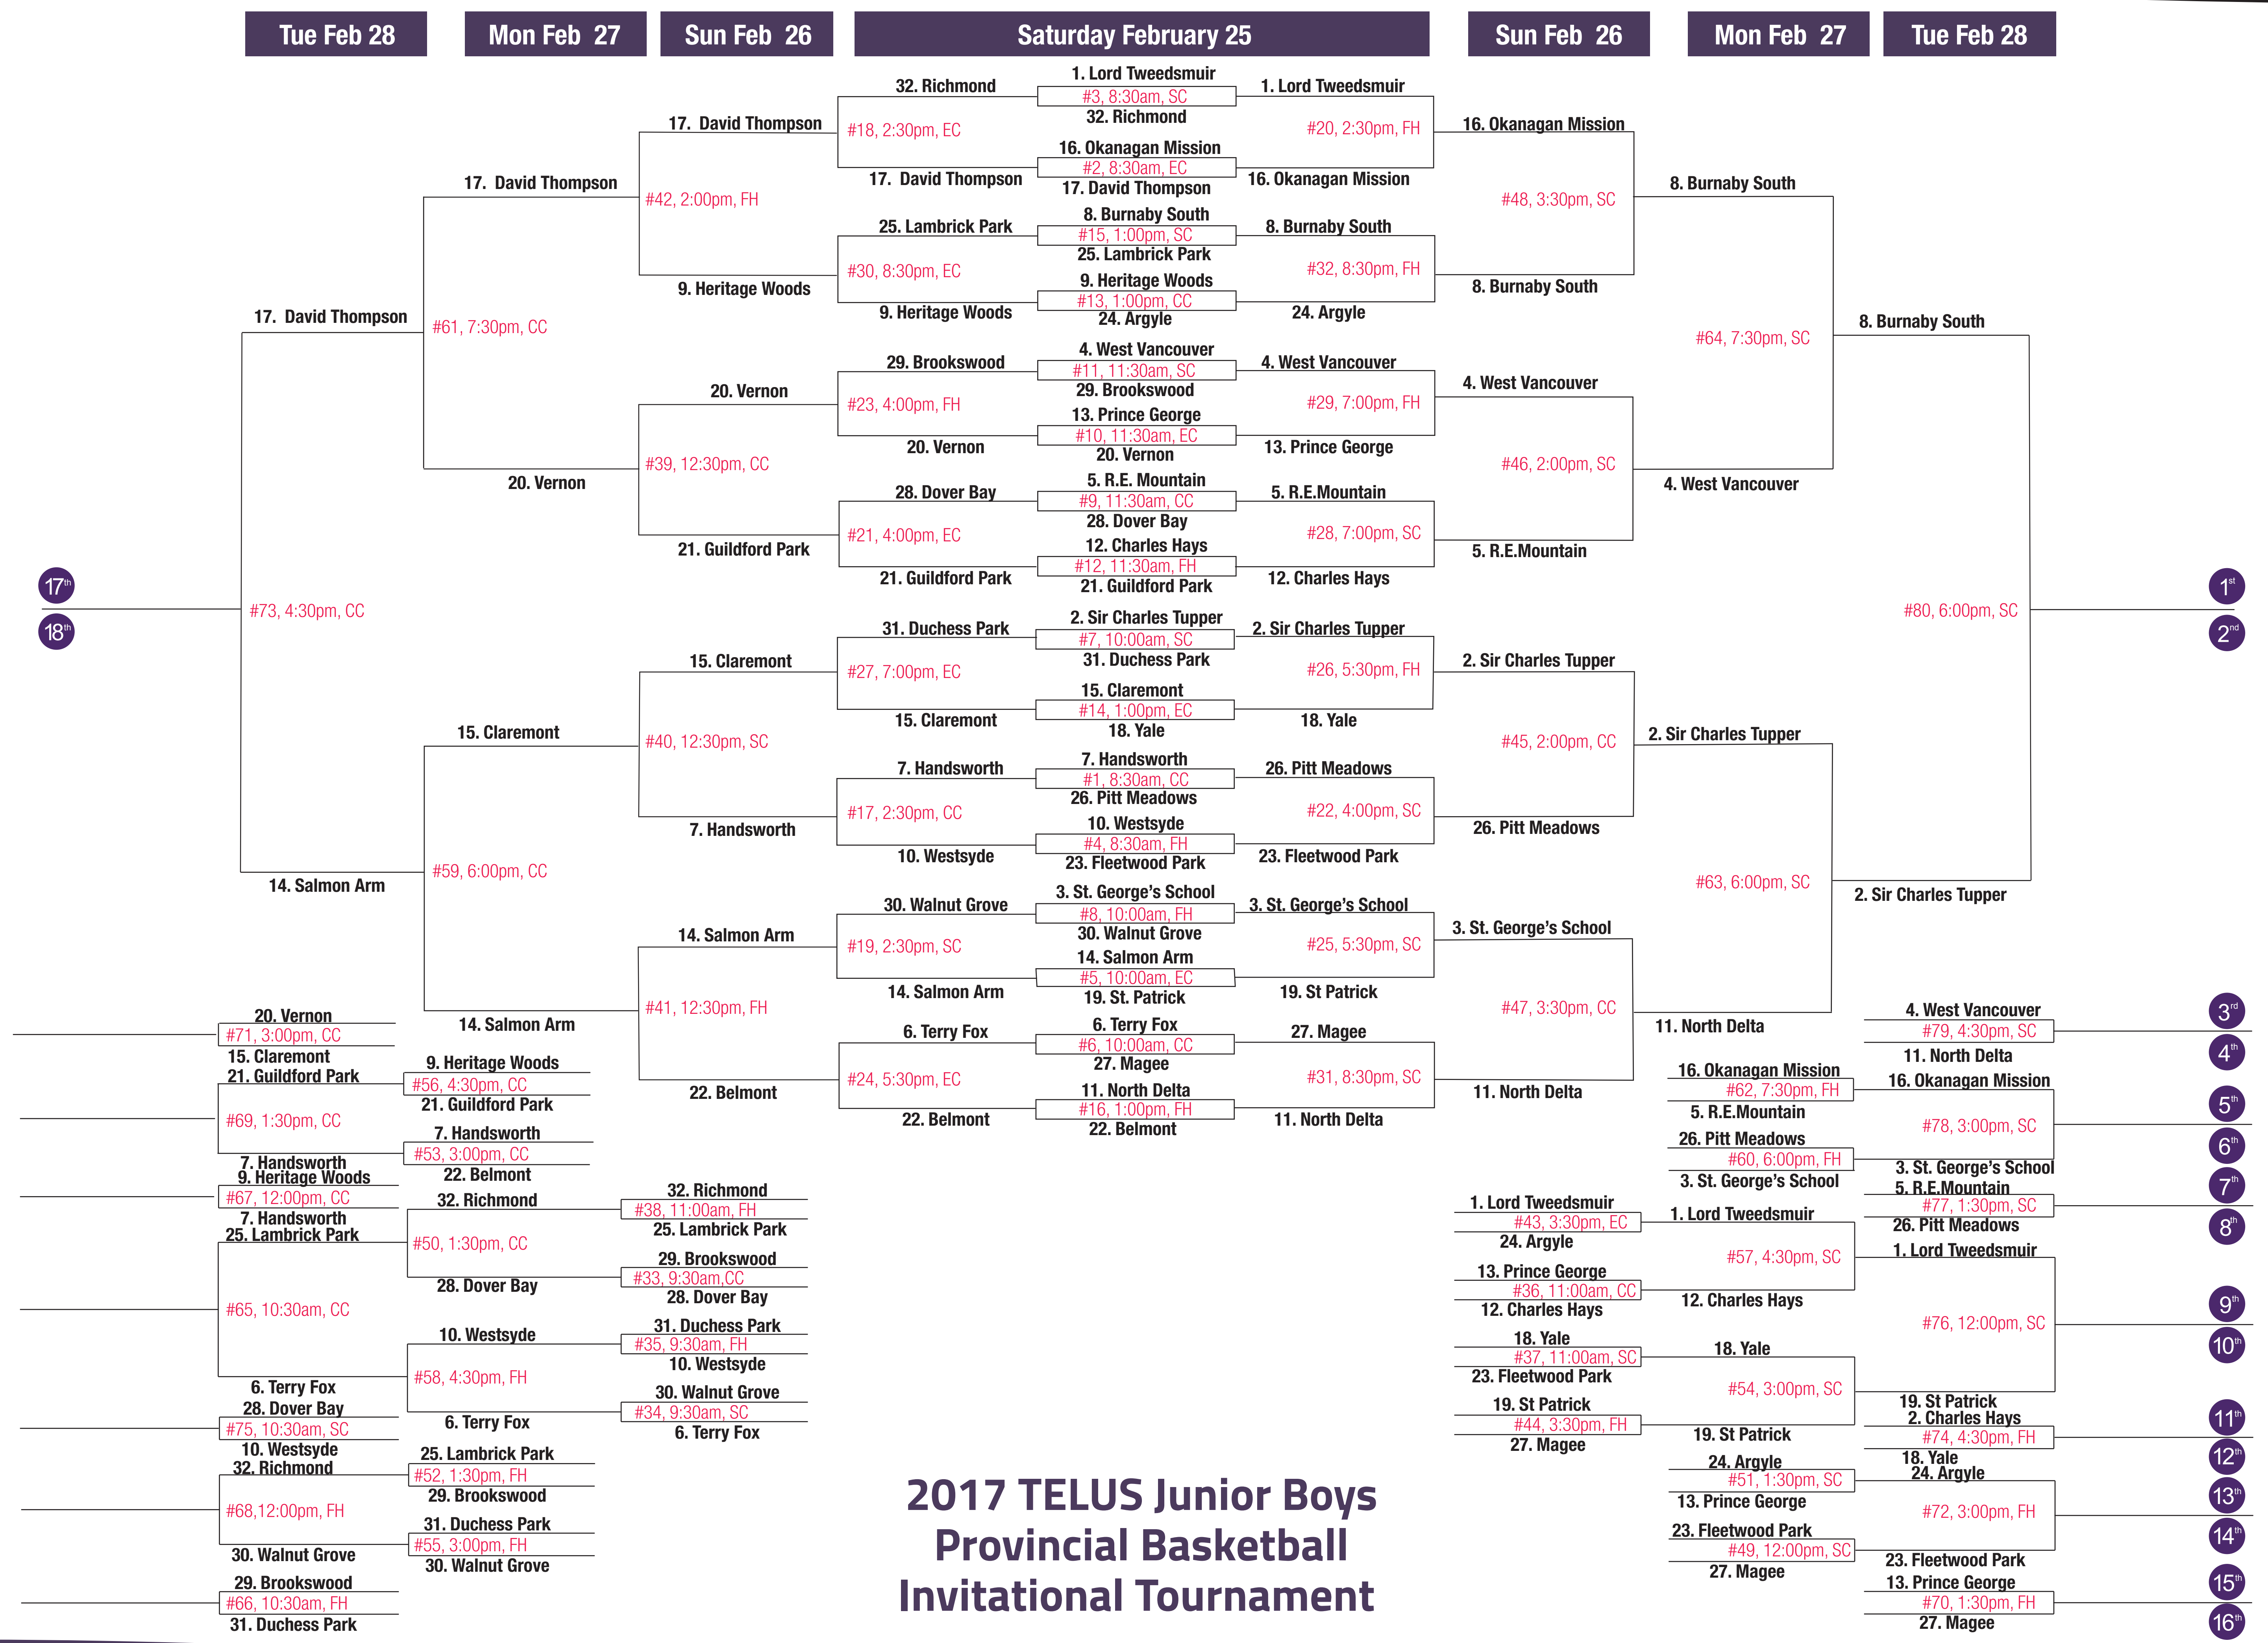

team is HOME
years WHITE/LIGHT

Hosted at Langley Events Centre

SC = LEC South Court (Gate 8)
 FH = LEC Fieldhouse (Gate 8)
 CC = LEC Centre Court (Gate 1)
 EC = LEC East Court (Gate 1)